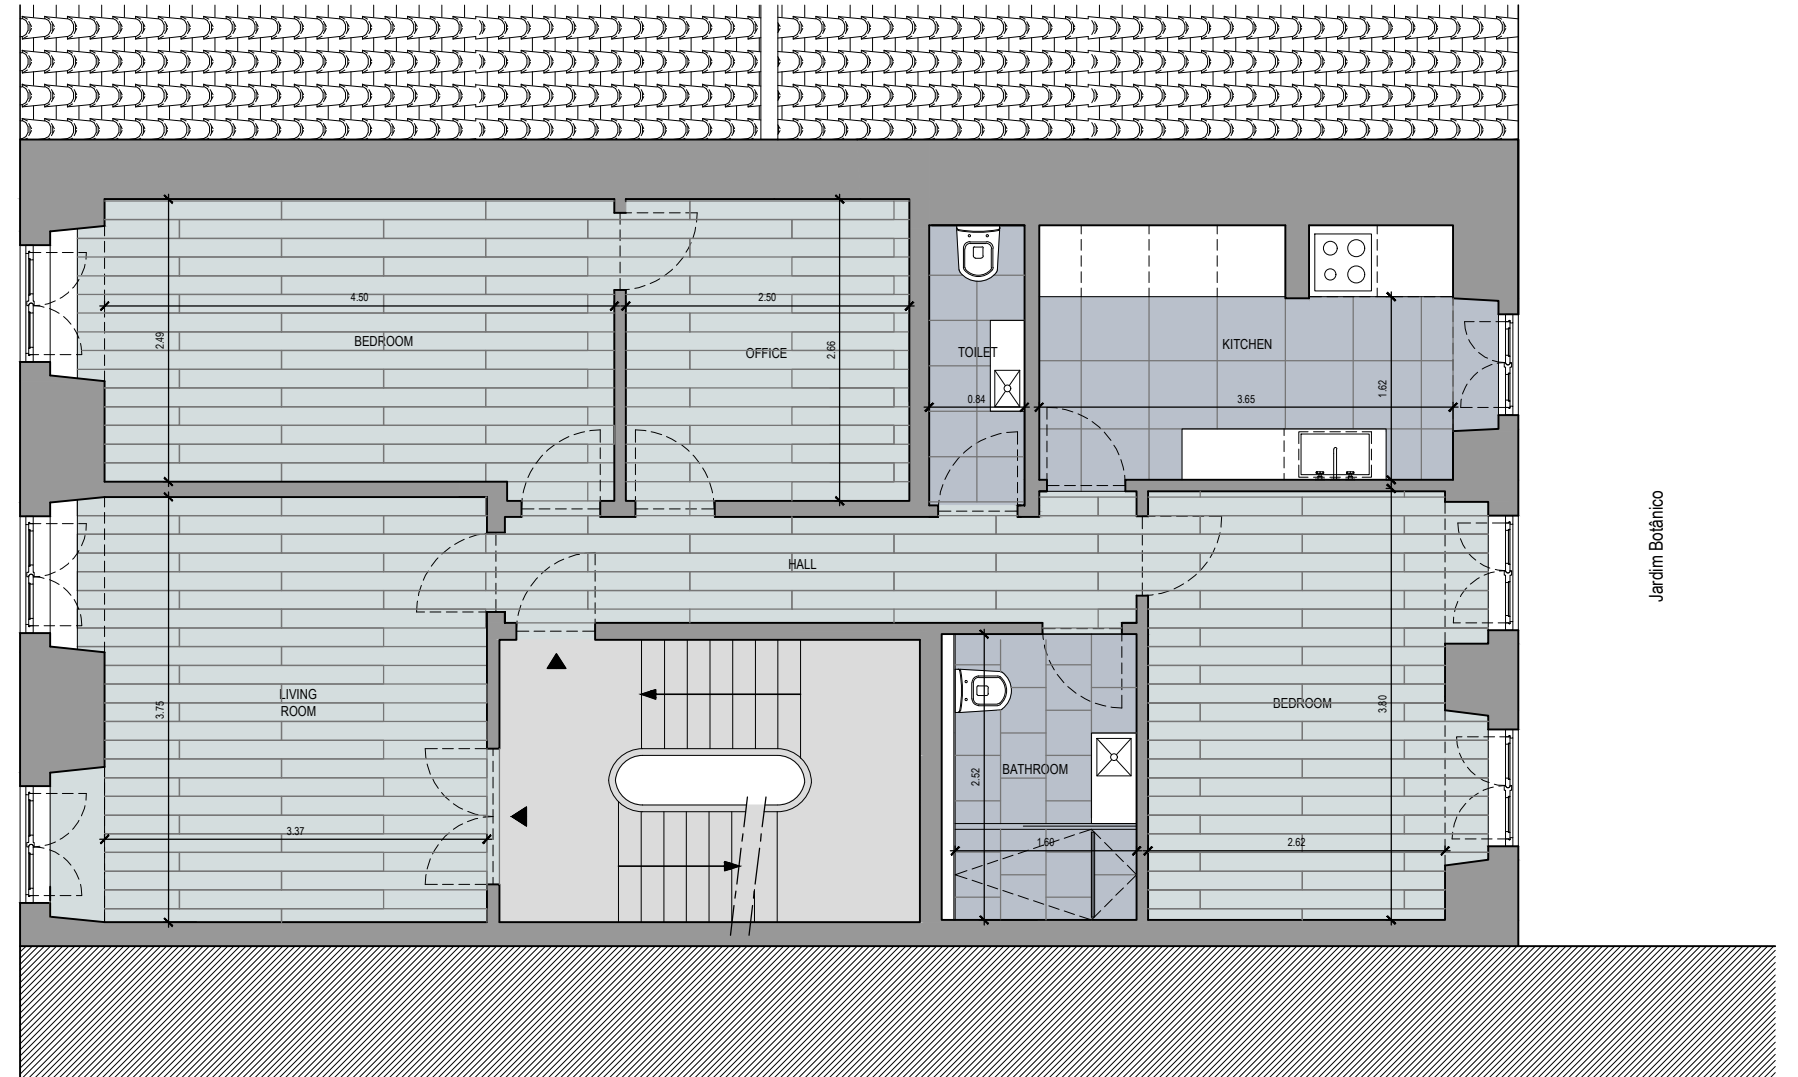

PRAÇA DO PRINCIPE REAL 48

first floor

GLA* - 82,25 m²

Rua da Escola Politécnica

Jardim Botânico

* - GLA - Gross Leasable Area - measured by the exterior of the walls and axes of the interior separating walls, includes halls, toilets, and kitchenette floor space. Balconies and terraces consider 25% of gross area.

- All areas and dimensions are approximate and subject to normal variances. Eastbanc reserves the right to make changes.